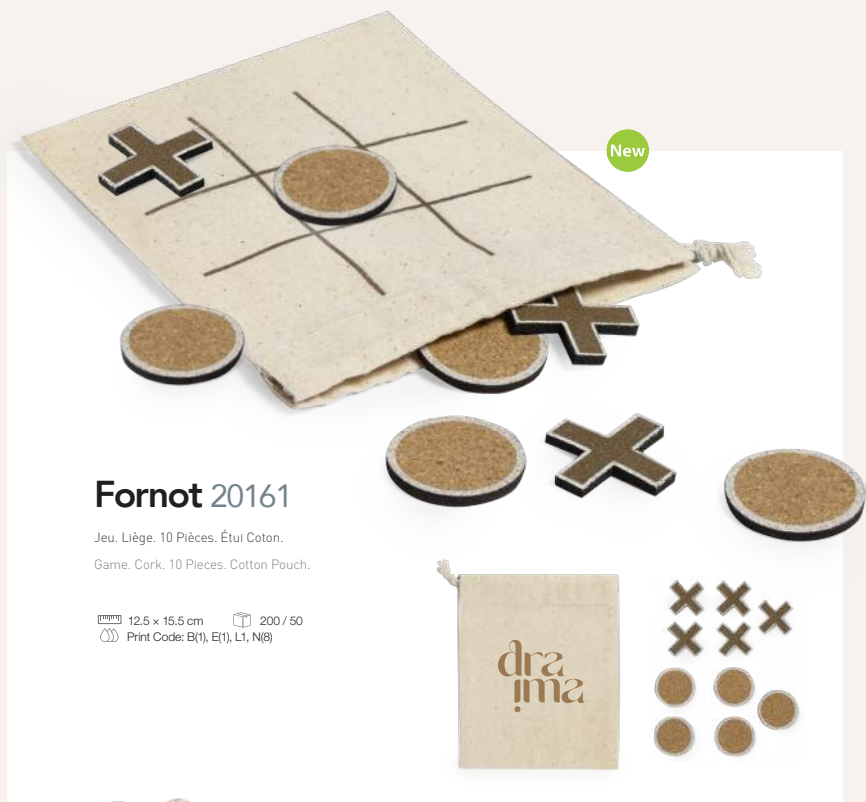

7.2 x 10.5 x 0.9 cm 500 / 250 Print Code: D(1), N(8)

08

Copek 1895

Porte-Cartes. Polyester RPET. 3 Compartiments.
Card Holder. Polyester RPET. 3 Compartiments.

10.6 x 7.6 x 0.3 cm 600 / 100
Print Code: D(1), N(8)

02

06

cork & wood GAMES

Fornot 20161

Jeu. Liège, 10 Pièces. Étui Coton.
Game. Cork, 10 Pieces. Cotton Pouch.

12,5 x 15,5 cm 200 / 50
Print Code: B(1), E(1), L1, N(8)

Sudoku 20189

Jeu d'Habilité. Bois. 81 Pièces.
Skill Game. Wood. 81 Pieces.