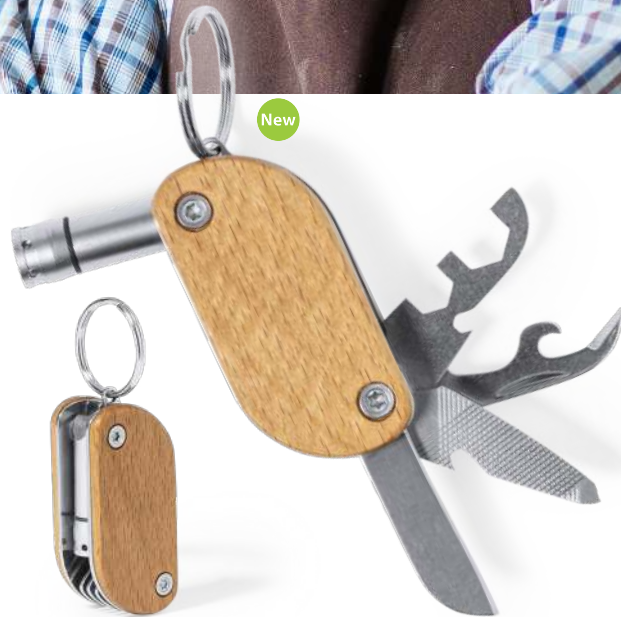

New

Polty 20190

Porte-Clés Multi Outils. Bois/ Acier Inox. 1 Led. 9 Fonctions. Piles Bouton Inclus.

Multitool Keyring. Wood/ Stainless Steel. 1 Led. 9 Functions. Button Batteries Included.

2.7 x 5.5 x 2 cm 100 / 50
Print Code: D(1), L1