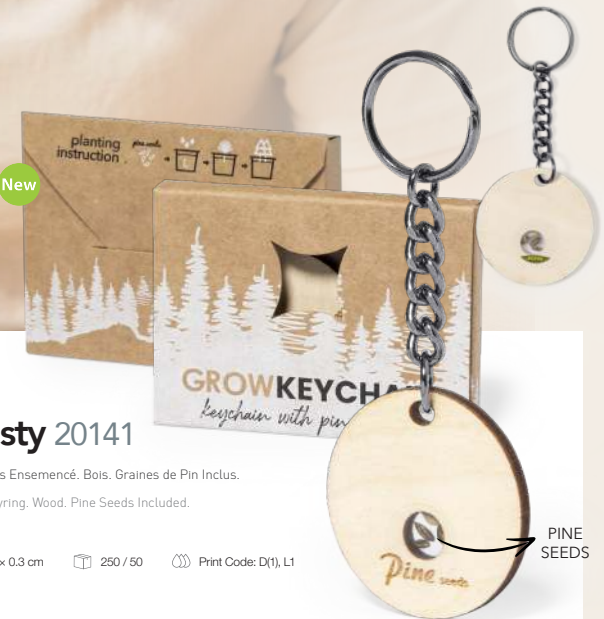

25 x 2.3 x 18 cm 20 ☺ Print Code: E(1), L1

PINE SEEDS

New

Krusty 20141

Porte-Clés Ensemencé. Bois. Graines de Pin Inclus.

Seeds Keyring. Wood. Pine Seeds Included.

📏 04 x 0.3 cm 📦 250 / 50 🖨️ Print Code: D(1), L1