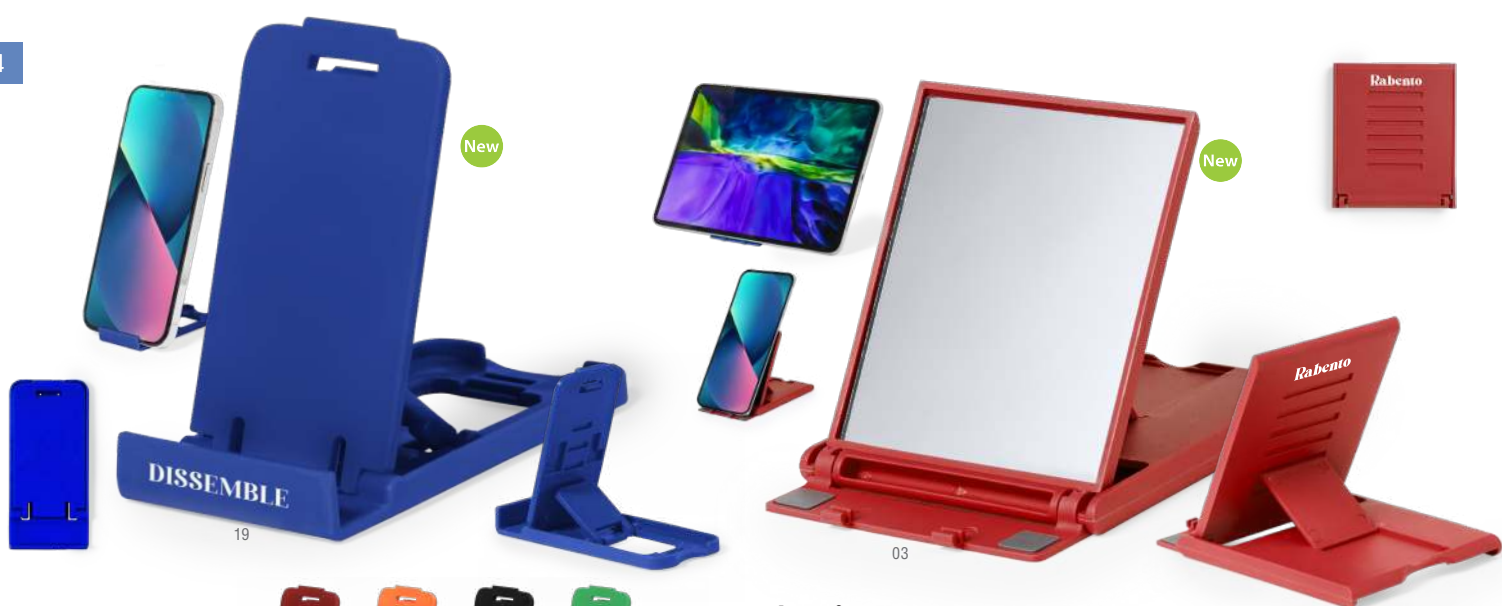

Support. Pliable. Hauteur et Angle Réglables.
Holder. Foldable. Adjustable Height and Angle.

6.6 x 12.3 x 11 cm 100 / 50 Print Code: E(1)

SUITABLE FOR TABLETS
AND MOBILE PHONES

SPECIAL HOLDER

Koimar 1942

Support. ABS. Pliable. 2 Postes.
Holder. ABS. Foldable. 2 Positions.

16.8 x 13.5 x 13.8 cm 200 / 50 Print Code: E(1)

Halom 1297

Support. Pliable. Hauteur Réglable. Étui Suédine.
Holder. Foldable. Adjustable Height. Velvet Pouch.

20.4 x 15.5 x 26.5 cm 30 Print Code: G(1), L2, N(6)

Asher 20243

Support. Pliable.
Holder. Foldable.

3.7 x 7.7 x 6 cm
1000 / 100
Print Code: C(4)

Angie 20244

Support. Pliable. Miroir Inclus.
Holder. Foldable. Mirror Included.

7.2 x 8 x 10 cm
300 / 100
Print Code: C(4)

Merylin 20245

Trépied. Acier Inox/ ABS. Extensible. 5 Positions. Gâchette à Distance Inclus.
Tripod. Stainless Steel/ ABS. Extendable. 5 Positions. Remote Shutter Included.

65 cm
100 / 25
Print Code: E(4)