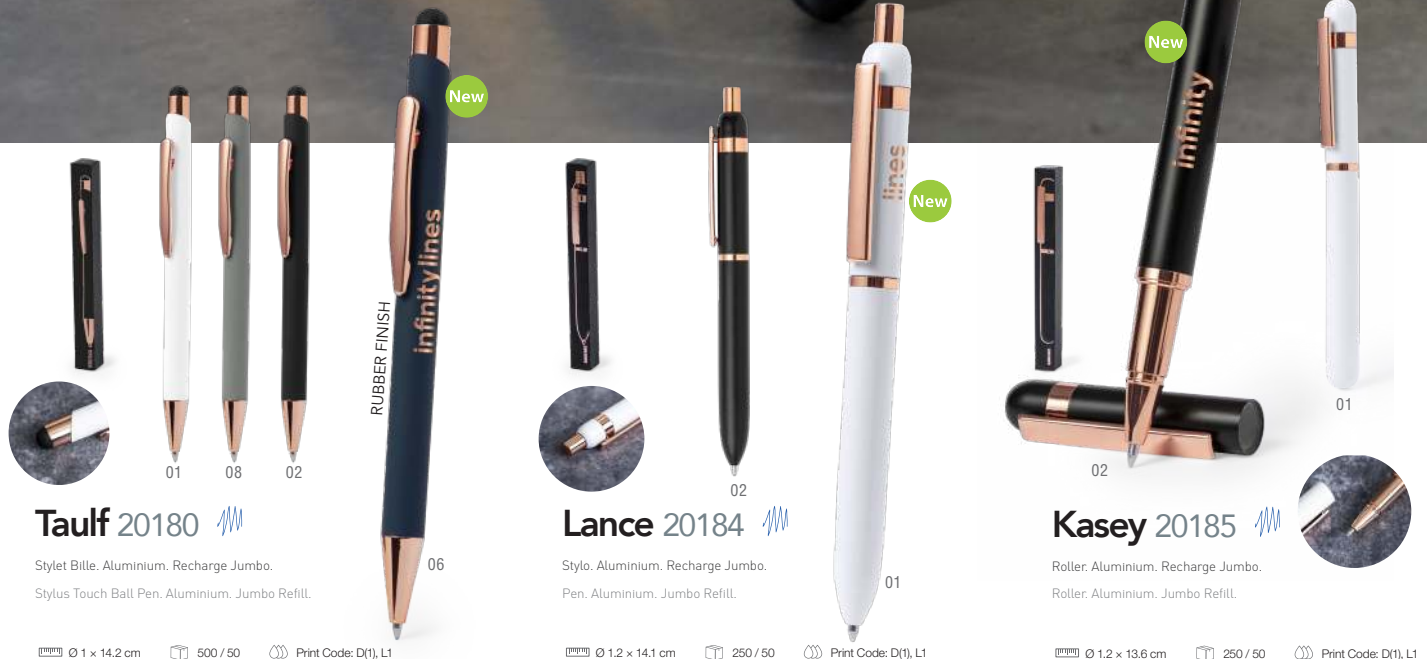

Set Surligneurs. Paille de Blé/ ABS. 3 Pièces.

Highlighter Set. Wheat Straw/ ABS. 3 Pieces.

5.7 x 7.8 x 7.4 cm 200 / 100 Print Code: B(4), C(1)

New

SPECIAL LASER ENGRAVING ROSE GOLD LOGO

These pens have an outer coating specially designed for laser engraving, which will ensure that your advertising or brand is perfectly engraved in a shining rose gold colour.

These pens have an outer coating specially designed for laser engraving, which will ensure that your advertising or brand is perfectly engraved in a shining silver colour.

Zabox 6938

Stylus Bille. Aluminium/ Bambou.