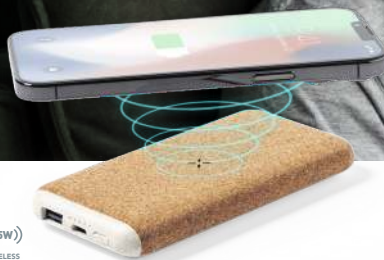

WHEAT STRAW & CORK