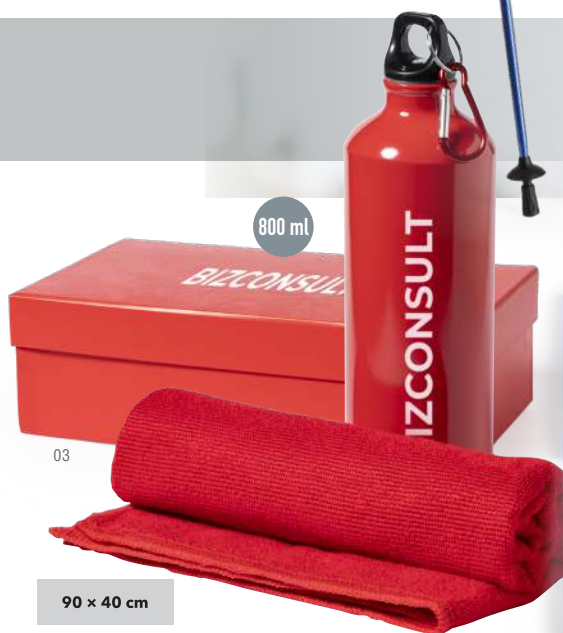

Brulen 6492

Set Bâtons. Aluminium. 2 Pièces. Pliable. Hauteur Réglable. Antichoc. Accessoire Neige. Étui Polyester.

Walking Poles Set. Aluminium. 2 Pieces. Foldable. Adjustable Height. Antishock. Snow Accessory. Polyester Pouch.

140 cm 20 Print Code: G(1), L2, N(8)

Cloister 1410

Set. Bidon Aluminium 800 mL. Serviette Absorbante Microfibre 160 g/ m2.

Set. Bottle Aluminium 800 mL. Absorbent Towel Microfibre 160 g/ m2.

27.5 x 8.7 x 16 cm 20 Print Code: G(1), L2, L3, N(8), O, W